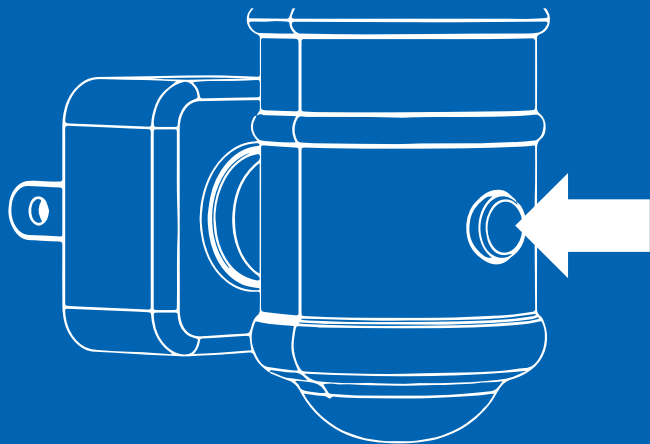

**night light** LED  
Integrated Night Light Fixture

## Quick Start Guide

Press the button to cycle between modes

- OFF
- White
- Color fade
- Stop at current color

**veilleuse** DEL  
Luminaire de veilleuse intégré